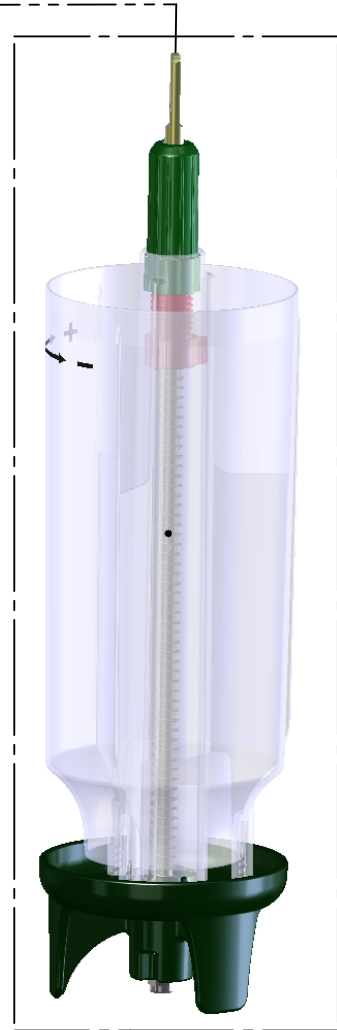

SQUIRREL BUSTER STANDARD

1057

BROME BIRD CARE

CUSTOMER CARE

1-800-856-5685

HANGER ASSEMBLY
1057-40

SHROUD ASSEMBLY
1057-41

PERCH
1057-7

SEED TUBE ASSEMBLY
1057-48