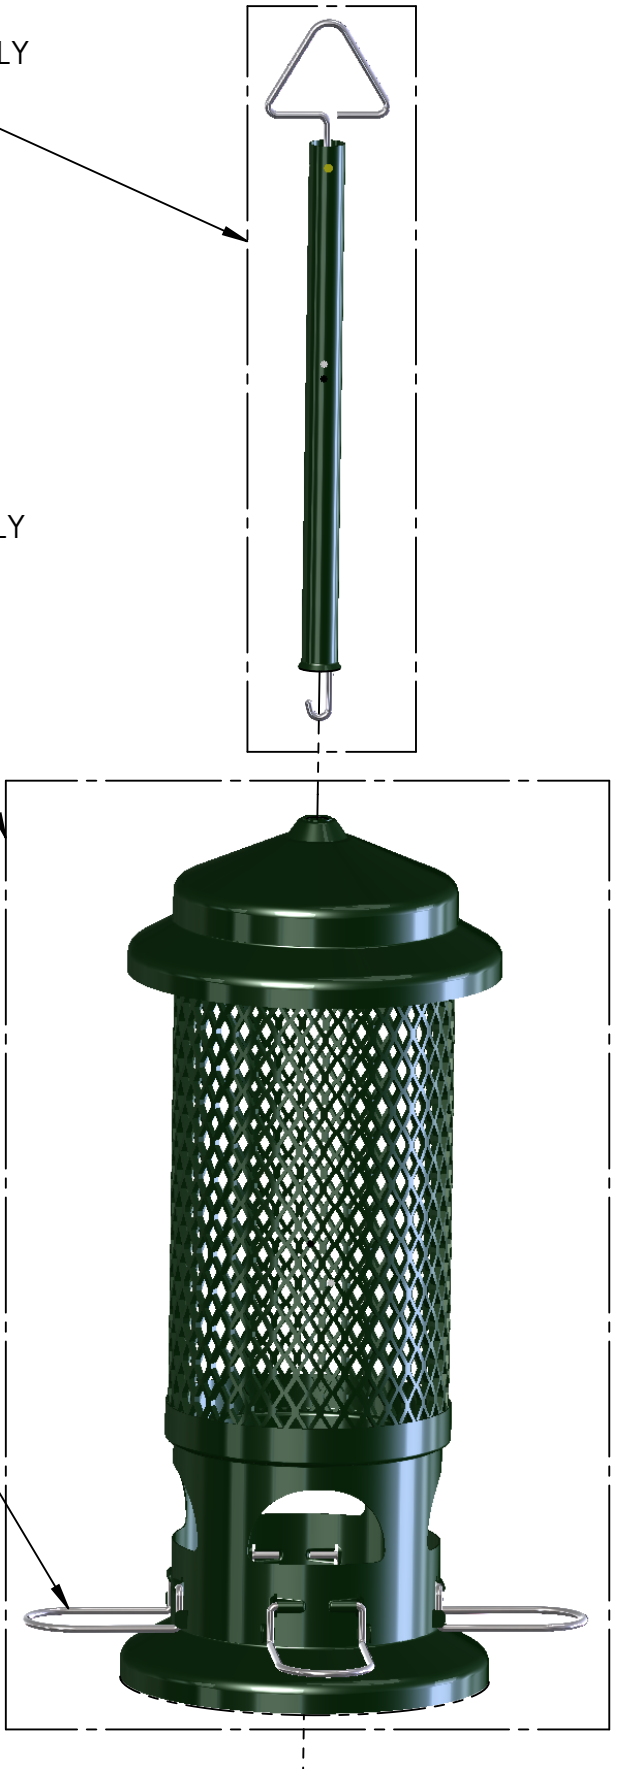

SQUIRREL BUSTER STANDARD

1057

BROME BIRD CARE

CUSTOMER CARE

1-800-856-5685

HANGER ASSEMBLY
1057-40

SHROUD ASSEMBLY
1057-41

PERCH
1057-7

SEED TUBE ASSEMBLY
1057-48