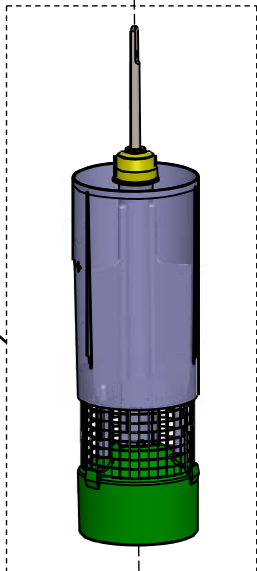

**Squirrel Buster Peanut +
#1052**

**Brome Bird Care
Customer Service
1-800-856-5685**

Negative
Grip
Assembly
1052-39

Shroud
Assembly
1052-52

Peanut
Tube
Assembly
1052-41

Center
Rod
Assembly
1052-49

Stand
1052-15

Stand Base
1052-27

Washer
1052-35

Adjustment
Dial
1052-37

Spline Nut
1052-36