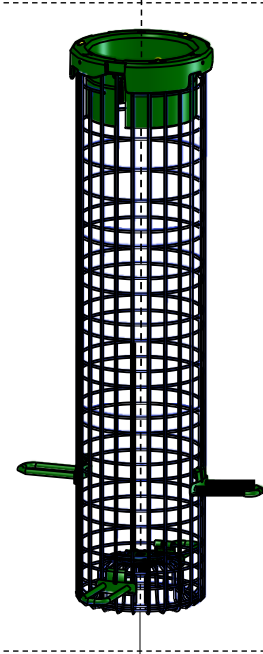

Squirrel Buster Finch 1016

Brome Bird Care
Customer Service
1-800-856-5685

Cover
Assembly
1015-1GRN

Seed Tube
Assembly
1016-17

Seed Diverter
1016-3

Center Post
Assembly
1015-8GRN

Shroud
Assembly
1016-SHROUD

Spline Nut 5/16
1015-41

Perch
1015-34