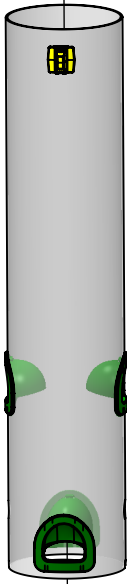

## SQUIRREL BUSTER CLASSIC LIFETIME CARE 1-800-856-5685

Cover Assembly  
1015-1GRN

Seed Tube Assembly  
1015-14GRN

Center Post Assembly  
1015-8GRN

Shroud Assembly  
1015-Shroud

Perch  
1015-34GRN

Spline Nut  
1015-41