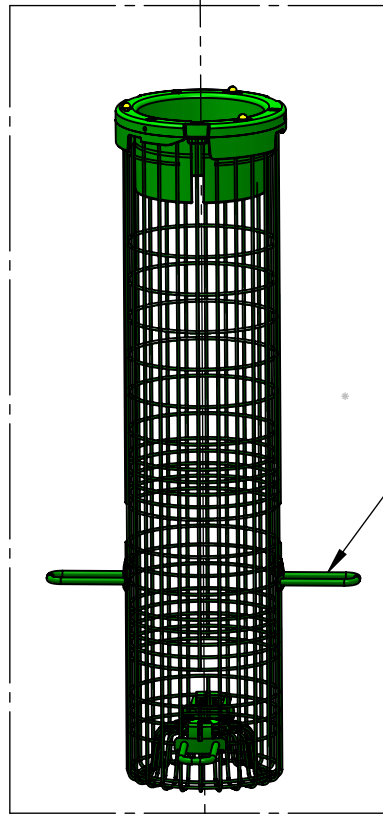

## SQUIRREL BUSTER CLASSIC LIFETIME CARE 1-800-856-5685

Cover Assembly  
1015-1GRN

Seed Tube Assembly  
1015-14GRN

Center Post Assembly  
1015-8GRN

Shroud Assembly  
1015-Shroud

Perch  
1015-34GRN

Spline Nut  
1015-41