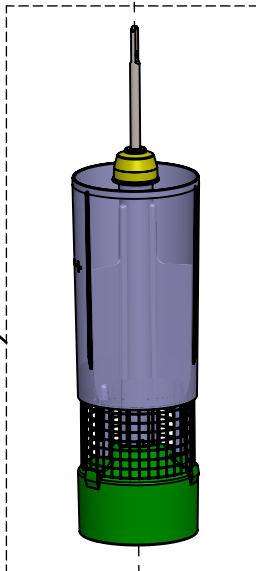

**Squirrel Buster Peanut +
#1052**

**Brome Bird Care
Customer Service
1-800-856-5685**

Negative
Grip
Assembly
1052-39A

Shroud
Assembly
1052-40A

Peanut
Tube
Assembly
1052-41A

Stand
Assembly
1052-42A

See
illustrations
Page 2

1052- STAND ASSEMBLY VIEW